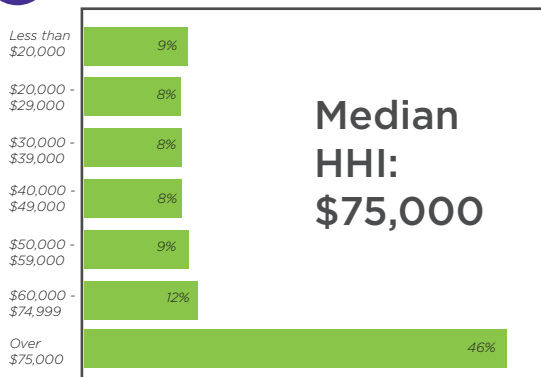

WNYR-FM

➤ Weekly Listener Estimate
44,622*

➤ Target
Women 25 - 54

➤ Personalities
5:30 to 9:00 a.m. — Jim and Mary
9:00 a.m. to Noon — Jim Schreck
Noon to 5:00 p.m. — Sorah
5:00 to 9:00 p.m. — John Tesh

➤ Household Income