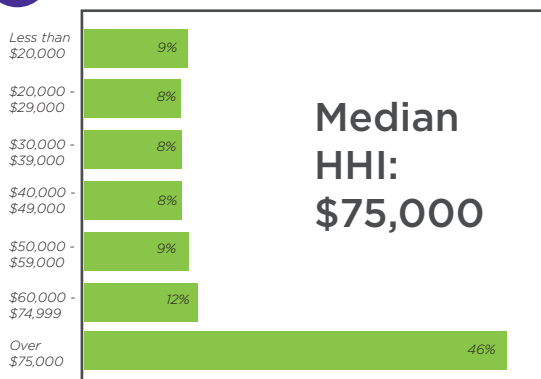

WNYR-FM

➤ Weekly Listener Estimate
44,622*

➤ Target
Women 25 - 54

➤ Personalities
5:30 to 9:00 a.m. — Jim and Mary
9:00 a.m. to Noon — Jim Schreck
Noon to 5:00 p.m. — Sorah
5:00 to 9:00 p.m. — John Tesh

➤ Household Income