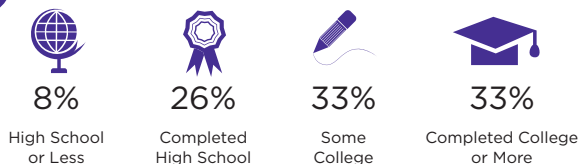

WNYR-FM

➤ Weekly Listener Estimate
44,622*

➤ Target
Women 25 - 54

➤ Personalities
5:30 to 9:00 a.m. — Jim and Mary
9:00 a.m. to Noon — Jim Schreck
Noon to 5:00 p.m. — Sorah
5:00 to 9:00 p.m. — John Tesh

➤ Household Income

➤ Education

➤ Home Ownership
71% Own Home

➤ Coverage

➤ Occupation

Professional and Related Occupations	17%
Management, Business and Financial	12%
Sales and Office	17%
Natural Resources, Construction, Maintenance	5%
Other	19%