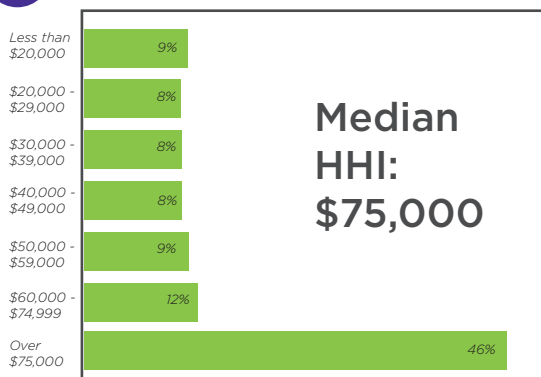

WNYR-FM

➤ Weekly Listener Estimate
44,622*

➤ Target
Women 25 - 54

➤ Personalities
5:30 to 9:00 a.m. — Jim and Mary
9:00 a.m. to Noon — Jim Schreck
Noon to 5:00 p.m. — Sorah
5:00 to 9:00 p.m. — John Tesh

➤ Household Income