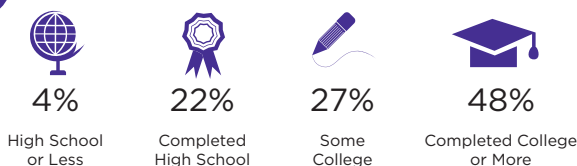

➤ **Weekly Cume**
33,558

➤ **Gender**
40%  60% 

➤ **Personalities**
5:30 to 9 a.m. - Finger Lakes Morning News with Ted Baker, Greg Cotterill & Steve Penstone
9 a.m. to Noon - Brian Kilmeade
Noon to 2 p.m. - Dave Ramsey
2 to 5 p.m. - Clark Howard
5 to 6 p.m. - Shannon Joy
High School Sports
Syracuse University Football & Basketball
New York Giants Football

➤ **Household Income**

➤ **Education**

➤ **Coverage**

➤ **Home Ownership** 
82% Own Home

➤ **Occupation**

Professional and Related Occupations	20%
Management, Business and Financial	16%
Sales and Office	13%
Natural Resources, Construction, Maintenance	5%
Other	12%