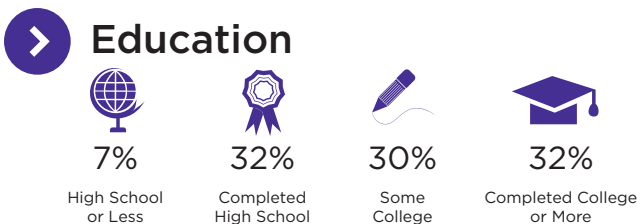

➤ **Personalities**

5:30 a.m. to Noon - Ken Paradise
Noon to 6 p.m. - Melanie Sands

➤ **Home Ownership**

76% Own Home 

➤ **Coverage**

➤ **Occupation**

Professional and Related Occupations	14%
Management, Business and Financial	13%
Sales and Office	17%
Natural Resources, Construction, Maintenance	7%
Other	17%