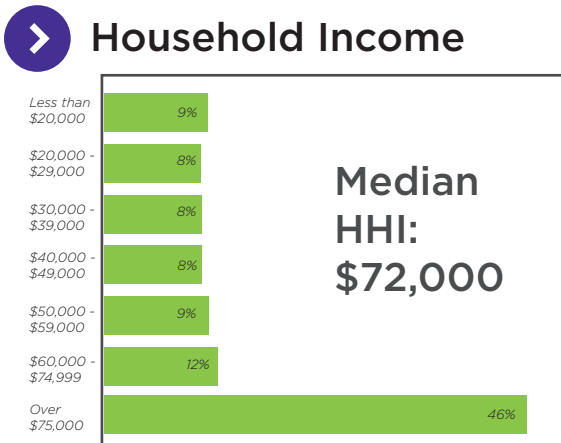

➤ **Personalities**

5:30 a.m. to Noon - Ken Paradise
Noon to 6 p.m. - Melanie Sands

➤ **Home Ownership**

76% Own Home 

➤ **Coverage**

➤ **Occupation**

Professional and Related Occupations	14%
Management, Business and Financial	13%
Sales and Office	17%
Natural Resources, Construction, Maintenance	7%
Other	17%

➤ **Households with Children**

39% Have Children at Home 

➤ **Marital Status**