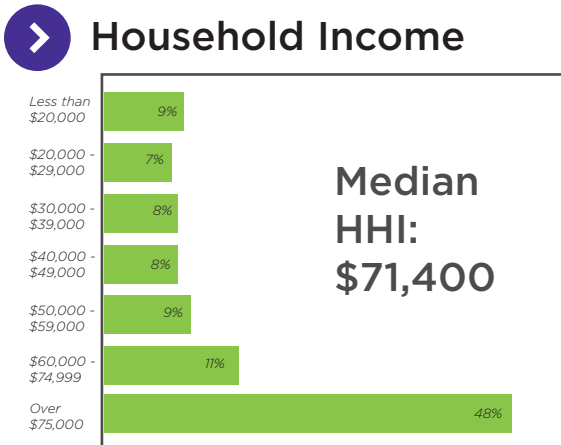

> Coverage

> Personalities

5:30 a.m. to Noon - Paul Szmal on the WALL  
Classic Rock All Day

> Occupation

Professional and Related Occupations	14%
Management, Business and Financial	12%
Sales and Office	17%
Natural Resources, Construction, Maintenance	11%
Other	22%

> Households with Children

45% Have Children at Home

> Home Ownership

72% Own Home