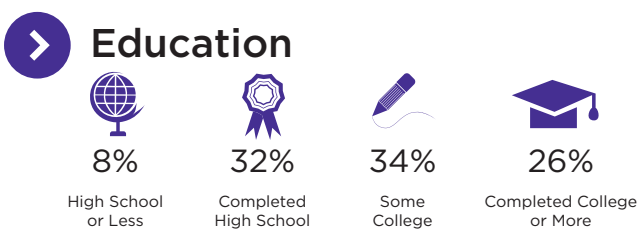

> Coverage

> Personalities

5:30 a.m. to Noon - Paul Szmal on the WALL  
Classic Rock All Day

> Occupation

Professional and Related Occupations	14%
Management, Business and Financial	12%
Sales and Office	17%
Natural Resources, Construction, Maintenance	11%
Other	22%

> Households with Children

45% Have Children at Home

> Home Ownership

72% Own Home