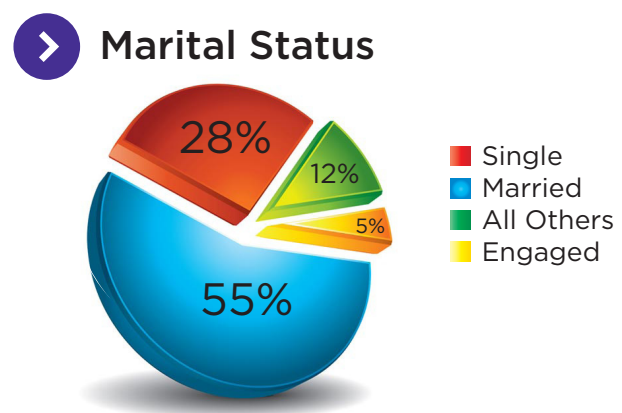

> Coverage

> Personalities

5:30 a.m. to Noon - Paul Szmal on the WALL  
Classic Rock All Day

> Occupation

Professional and Related Occupations	14%
Management, Business and Financial	12%
Sales and Office	17%
Natural Resources, Construction, Maintenance	11%
Other	22%

> Households with Children

45% Have Children at Home

> Home Ownership

72% Own Home