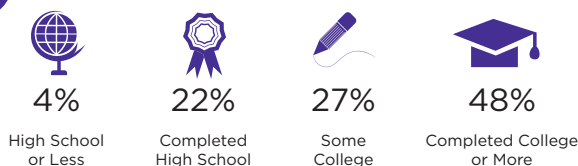

➤ **Weekly Cume**
17,442

➤ **Gender**
40%  60% 

➤ **Personalities**
5:30 to 9 a.m. - Finger Lakes Morning News with Ted Baker, Greg Cotterill & Steve Penstone
9 a.m. to Noon - Brian Kilmeade
Noon to 2 p.m. - Dave Ramsey
2 to 5 p.m. - Clark Howard
5 to 6 p.m. - Shannon Joy
High School Sports
Syracuse University Football & Basketball
New York Giants Football

➤ **Household Income**

➤ **Education**

➤ **Coverage**

➤ **Home Ownership** 
82% Own Home

➤ **Occupation**

Professional and Related Occupations	20%
Management, Business and Financial	16%
Sales and Office	13%
Natural Resources, Construction, Maintenance	5%
Other	12%